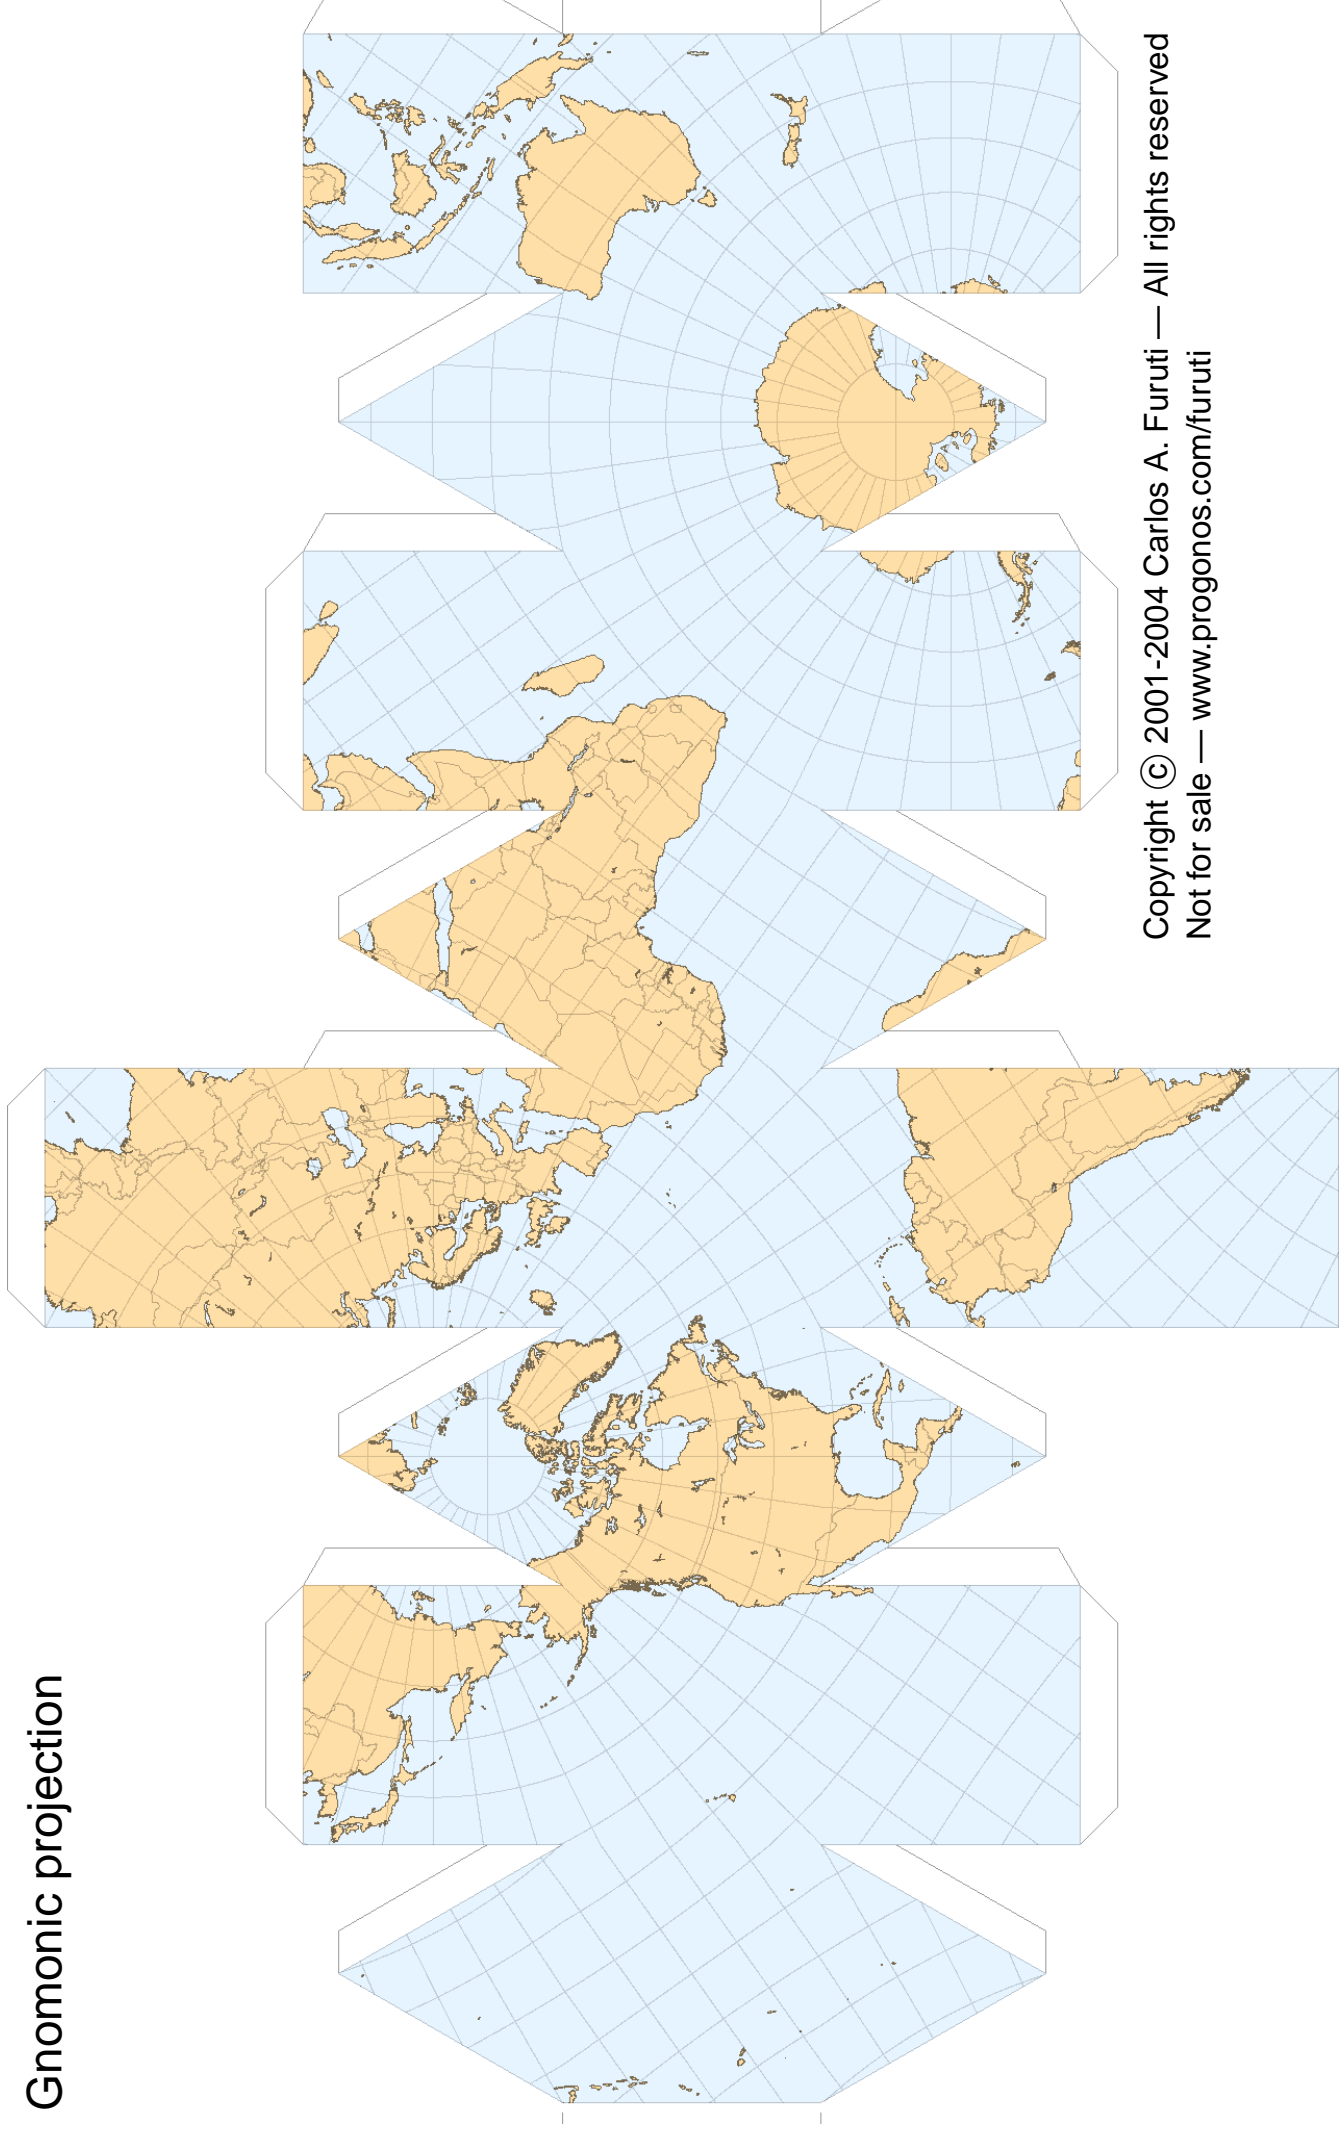

World Map on a Rhombicuboctahedron

Gnomonic projection

Copyright © 2001-2004 Carlos A. Furuti — All rights reserved
Not for sale — www.progonos.com/furuti