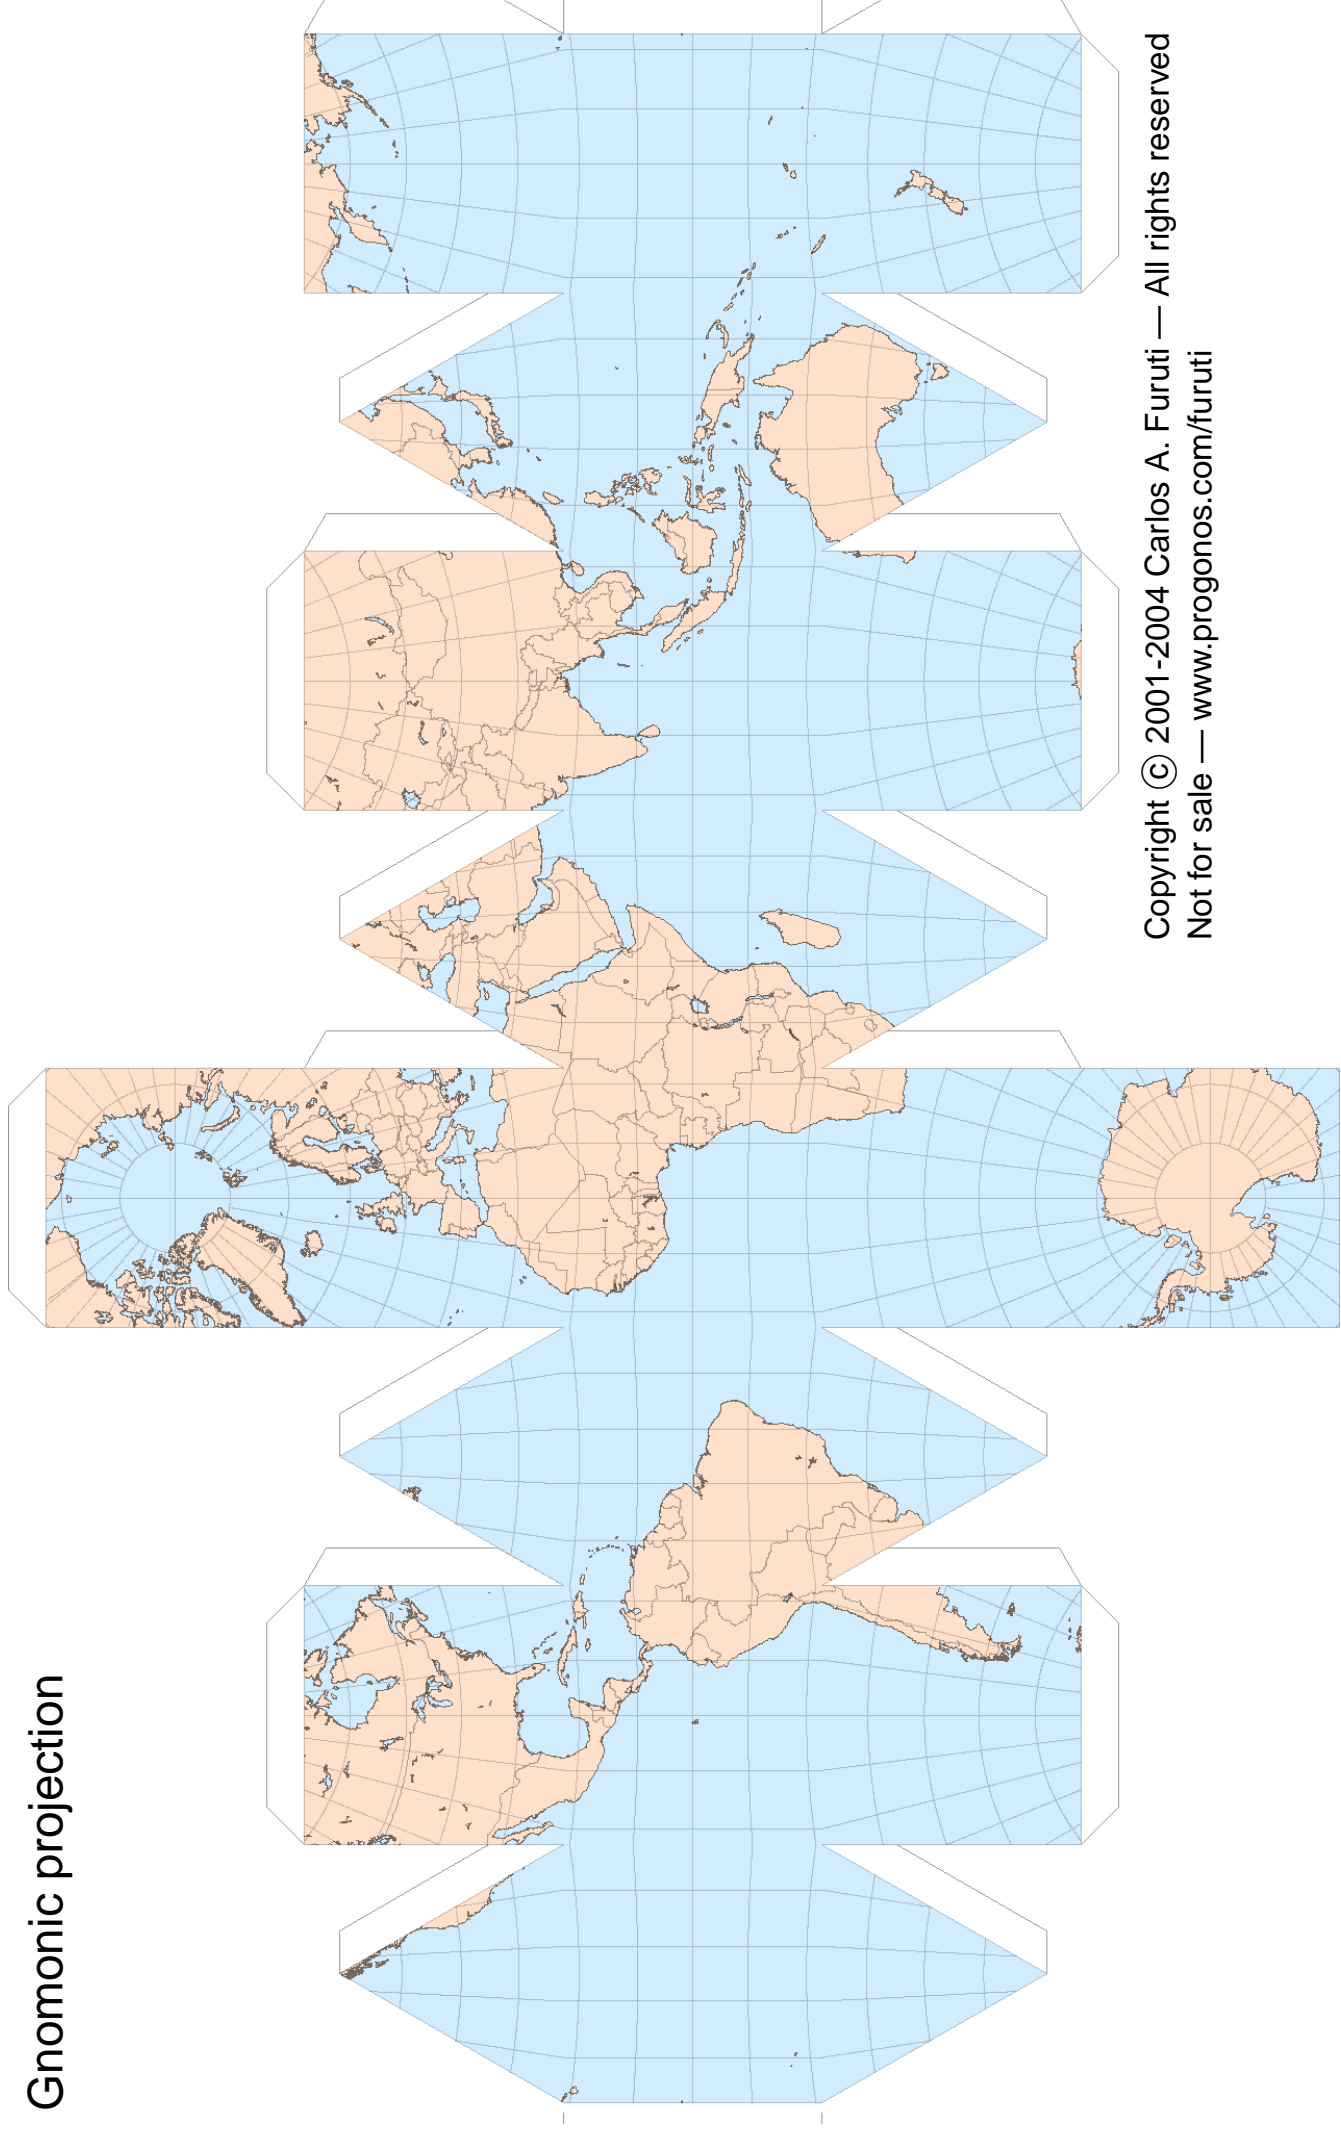

# World Map on a Rhombicuboctahedron

Gnomonic projection

Copyright © 2001-2004 Carlos A. Furuti — All rights reserved  
Not for sale — [www.progonos.com/furuti](http://www.progonos.com/furuti)