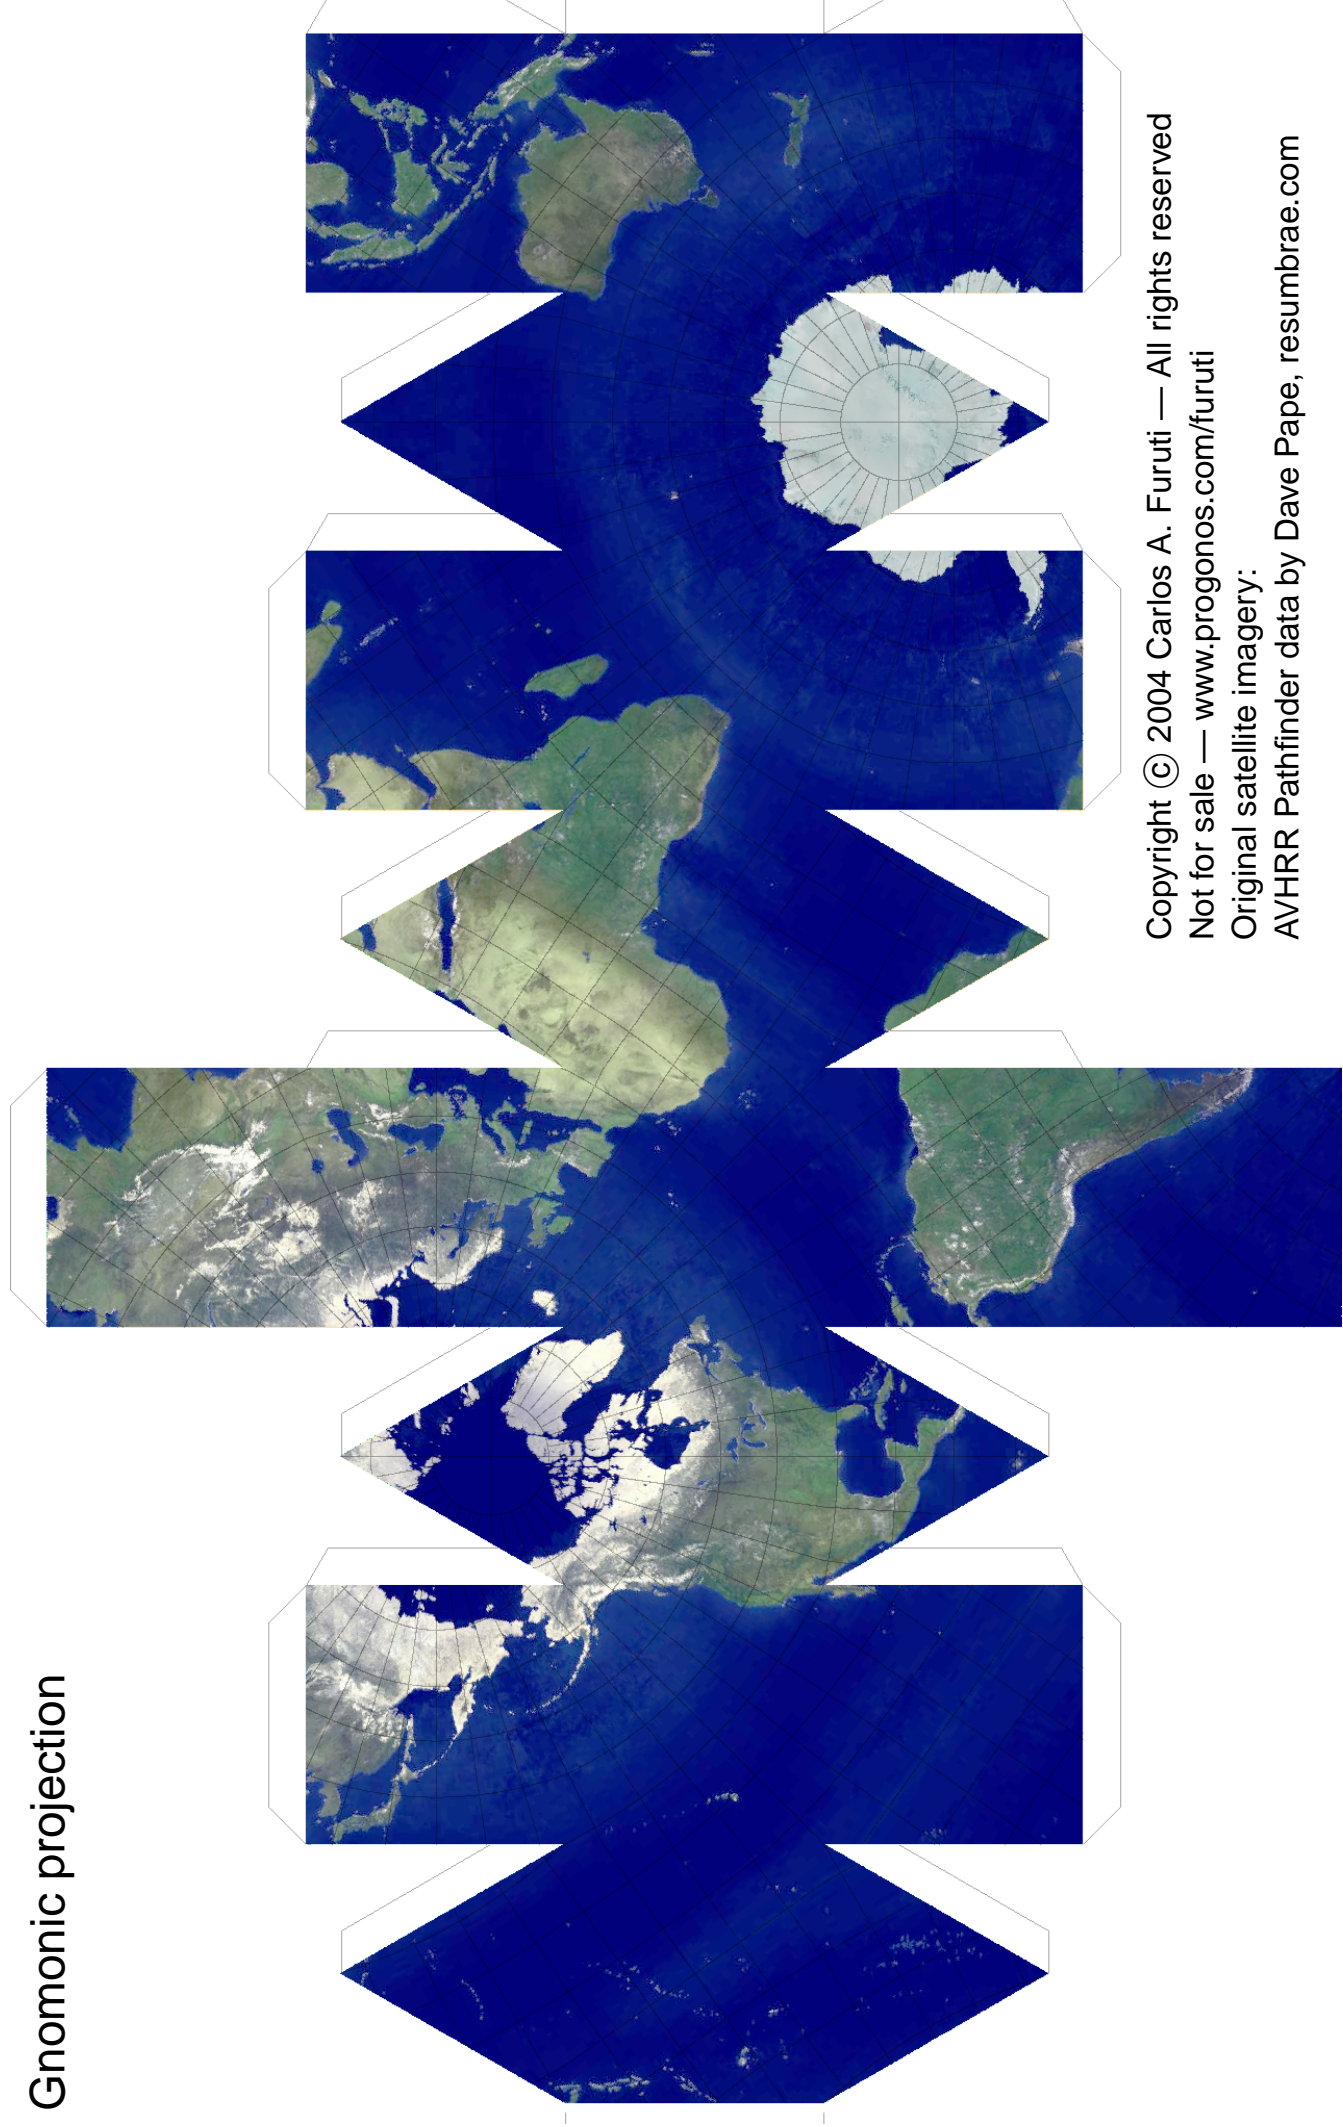

# World Map on a Rhombicuboctahedron

Gnomonic projection

Copyright © 2004 Carlos A. Furuti — All rights reserved  
Not for sale — [www.progonos.com/furuti](http://www.progonos.com/furuti)  
Original satellite imagery:  
AVHRR Pathfinder data by Dave Pape, [resumbrae.com](http://resumbrae.com)